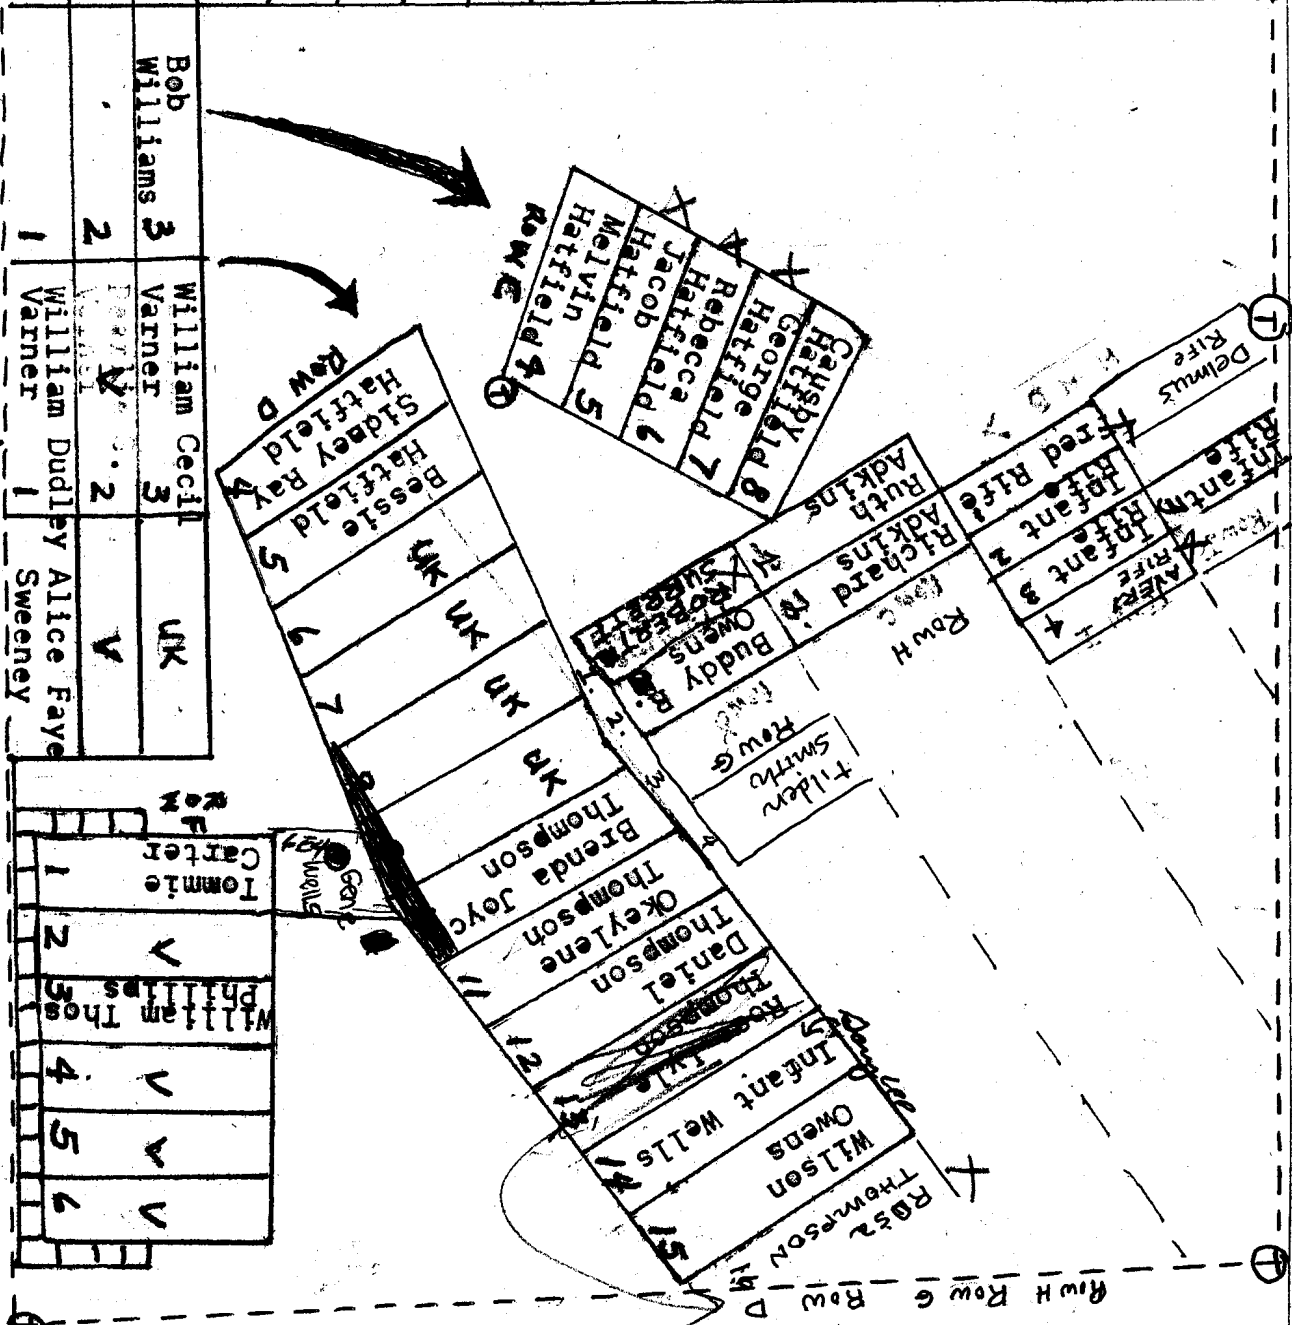

●	Sylvania	①	20
●	May		
●	Ada M.		19
●	Smith		
●	V		18
●	Rebecca Jane		17
●	Akers		
●	Johnny		16
●	Akers		
●	John		15
●	Tilley		
●	V		14
●	V		13
●	V		12
●	V		11
●	V		10
●	VK		9
●	Maggie		8
●	Wells		
●	Harrison		7
●	Collins		
●	Rosie		6
●	Pack		
●	VK		5
●	Cissie		4
●	Williams		
●	Ulysses		3
●	Williams		
●	Charles		2
●	Blankenship		
●	Dixie		1
●	Blankenship		

Row A

Row B

Row C

Row D

Row E

Row F

Row G

Row H