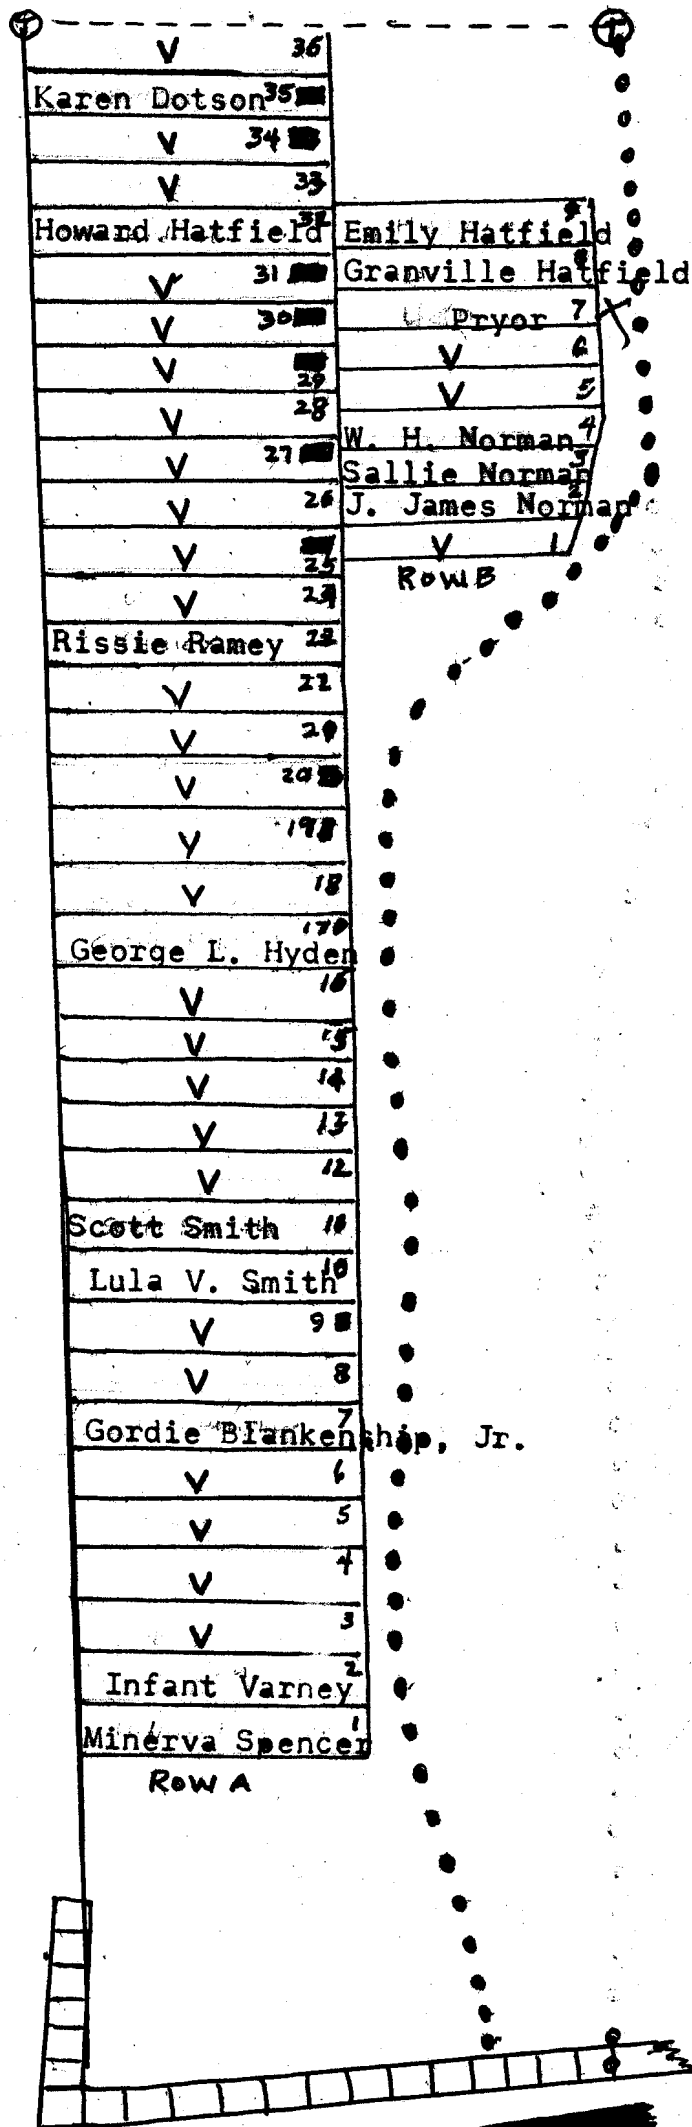

8

8

ROAD

BOTTOM