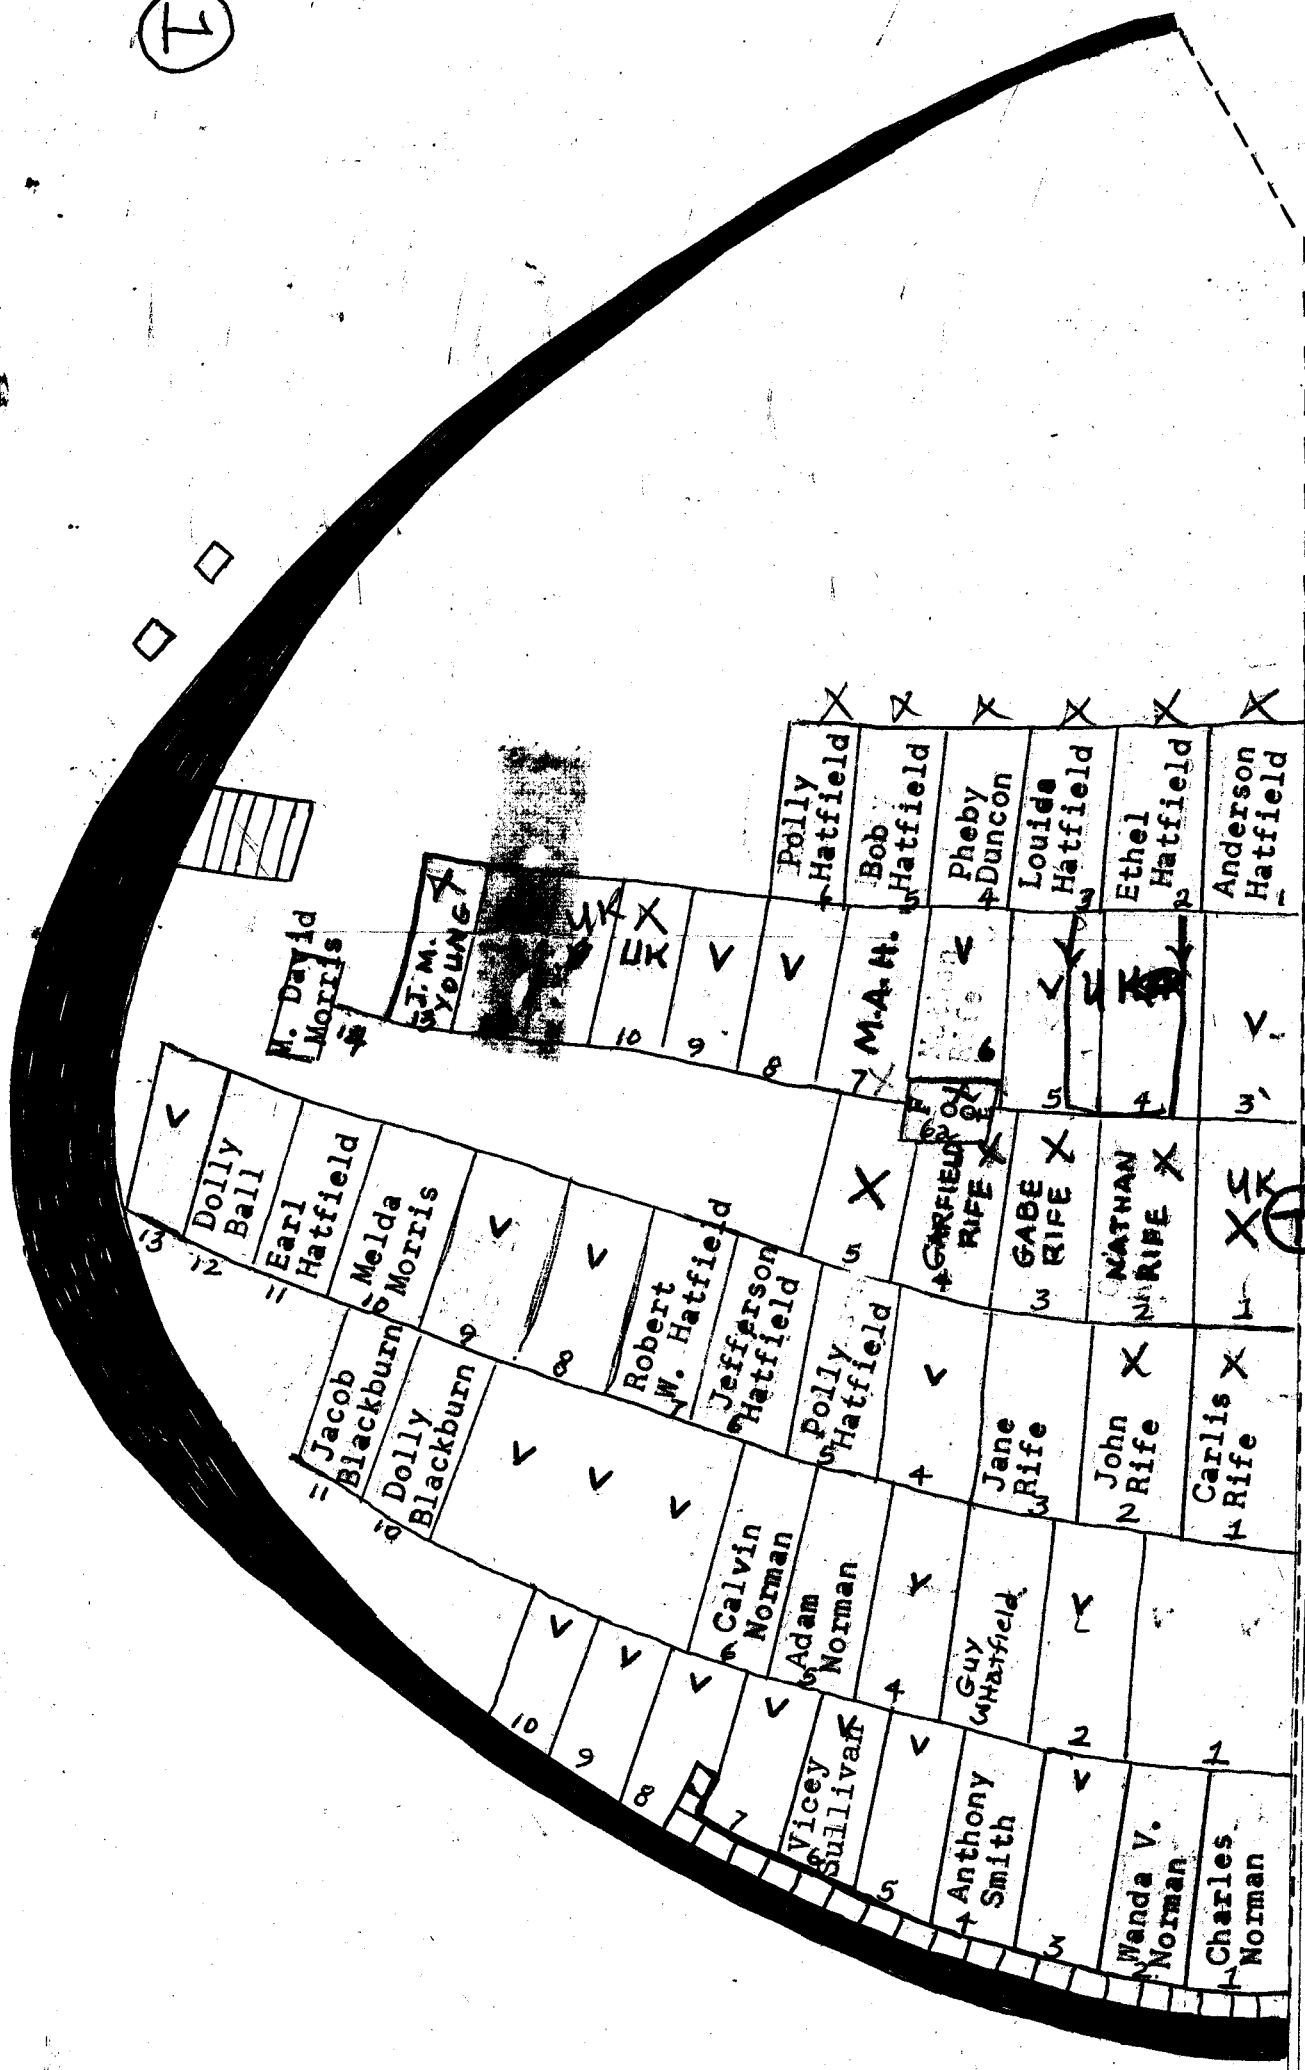

(7)

MAN

ROW F

ROW E2

ROW D

ROW C

ROW B

ROW A

(1)